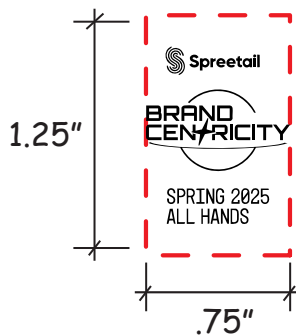

Order#: 156657

Product: Astronaut Stress Reliever

Item #: 1364-307990

Imprint Method: Screen Print on the Backpack - BLACK

Actual Imprint Size: .75 in wide

REVISED

Note: SMALL TEXT/DETAILS MAY FILL IN

Artwork has been modified for visibility.

Actual Size of Imprint
Dotted Lines Do Not Print

2" x 4.5"

*** IMPORTANT INFORMATION *** (PLEASE READ)

Please proof carefully for spelling errors, omissions, and layout accuracy. It is your responsibility to correct any errors. Garrett Specialties assumes no responsibility for errors after a proof has been authorized to print. Please note changes or revisions to your proof from your original instructions may cause revision in your ship date. Delays in paper proof approval also may require a change in your schedule ship dates. Occasionally, some fax machines may distort the image. Please pay close attention to numbers.