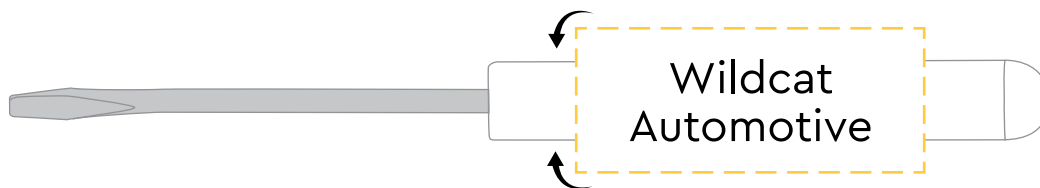

Order#: 156587

Product: Standard Blade Screwdriver with Button Top - Yellow/Black Button

Item #: 1024-314223

Imprint Method: Screen Print on the Side Barrel - Black

Actual Imprint Size: 1.25 in

***** IMPORTANT INFORMATION *** (PLEASE READ)**