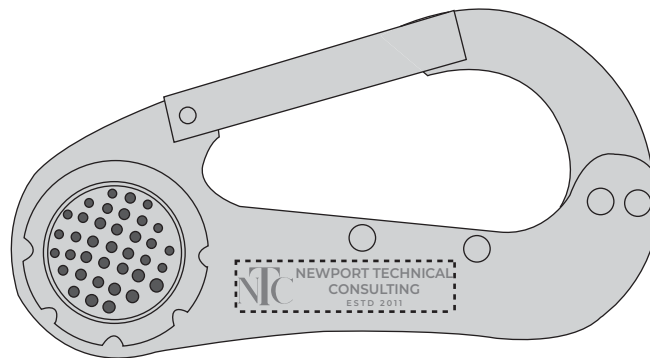

Order#: 156546

Product: Carabiner Golf Tool

Item #: 1109-312858

Imprint Method: Laser Engraved

Actual Imprint Size: 1.125" Wide

**Actual Size of Imprint
Dotted Lines Do Not Print**

Note: I had to make some modifications to the design in order for everything to fit within the VERY small imprint area on this item. Please advise if this is okay.