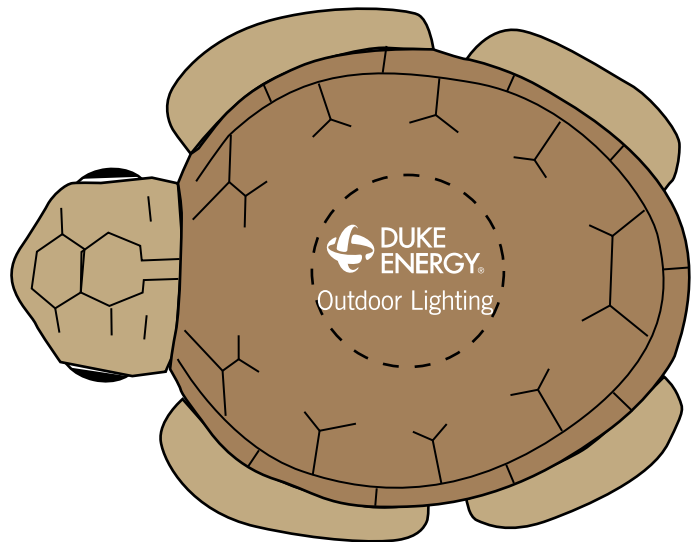

GARRETT SPECIALTIES

a promotional product company

Art Proof

10000 Lincoln Drive, Suite 201, PMB 368, Marlton, NJ 08053

Telephone: 1-856 424-4818 or 1-800 320-1510

Fax: 1-856 424-5269

Hours of Operation: 9:00 - 5:30 pm Eastern, M - F

Customer Service E-mail: service@garrettspecialties.com

Order#: 156265

Product: Sea Turtle Stress Ball

Item #: 1008-304239

Imprint Method: Pad Print: White on Shell & Bottom

**Actual Size of Imprint
Dotted Lines Do Not Print**

***** IMPORTANT INFORMATION *** (PLEASE READ)**

Please proof carefully for spelling errors, omissions, and layout accuracy. It is your responsibility to correct any errors. Garrett Specialties assumes no responsibility for errors after a proof has been authorized to print. Please note changes or revisions to your proof from your original instructions may cause revision in your ship date. Delays in paper proof approval also may require a change in your schedule ship dates. Occasionally, some fax machines may distort the image. Please pay close attention to numbers.

It is imperative that you view your e-proof and submit your approval and/or changes promptly to maintain your anticipated delivery date.

Please keep in mind that this virtual proof is not a printed sample of your artwork on our product. The size and placement of the artwork may vary from this proof when actually printed on the product. Carefully review the attached proof for verification of copy & layout.

Due to inherent technical differences in color monitors, the imprint colors and product colors depicted in the attached proof will not resemble those in the final product. We make every effort to match requested custom colors, but cannot guarantee a 100% exact match. Imprints are applied using pad or screen inks. These inks are hand mixed as close as possible to the requested color but may vary 2 to 4 shades. For this reason an exact PMS match cannot be guaranteed.

Your order is ON HOLD until we receive an approval from you in reference to your artwork.