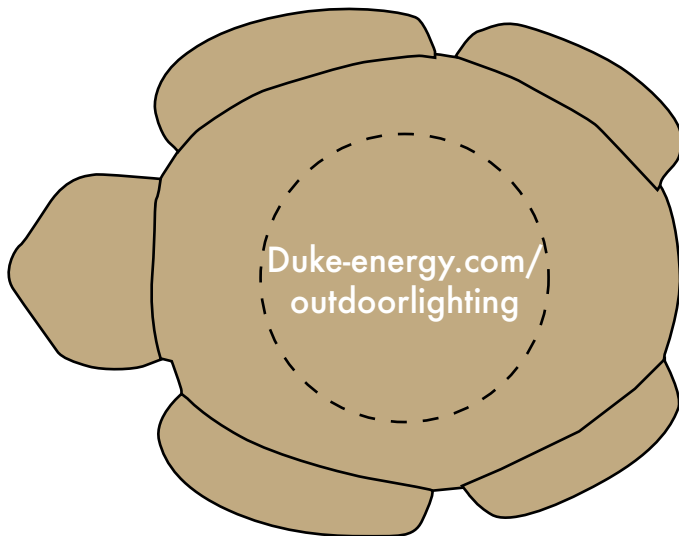

GARRETT SPECIALTIES

a promotional product company

Art Proof

10000 Lincoln Drive, Suite 201, PMB 368, Marlton, NJ 08053

Telephone: 1-856 424-4818 or 1-800 320-1510

Fax: 1-856 424-5269

Hours of Operation: 9:00 - 5:30 pm Eastern, M - F

Customer Service E-mail: service@garrettspecialties.com

Order#: 156265

Product: Sea Turtle Stress Ball

Item #: 1008-304239

Imprint Method: Pad Print: White on Shell & Bottom

**Actual Size of Imprint
Dotted Lines Do Not Print**

***** IMPORTANT INFORMATION *** (PLEASE READ)**

Please proof carefully for spelling errors, omissions, and layout accuracy. It is your responsibility to correct any errors. Garrett Specialties assumes no responsibility for errors after a proof has been authorized to print. Please note changes or revisions to your proof from your original instructions may cause revision in your ship date. Delays in paper proof approval also may require a change in your schedule ship dates. Occasionally, some fax machines may distort the image. Please pay close attention to numbers.

It is imperative that you view your e-proof and submit your approval and/or changes promptly to maintain your anticipated delivery date.

Please keep in mind that this virtual proof is not a printed sample of your artwork on our product. The size and placement of the artwork may vary from this proof when actually printed on the product. Carefully review the attached proof for verification of copy & layout.

Due to inherent technical differences in color monitors, the imprint colors and product colors depicted in the attached proof will not resemble those in the final product. We make every effort to match requested custom colors, but cannot guarantee a 100% exact match. Imprints are applied using pad or screen inks. These inks are hand mixed as close as possible to the requested color but may vary 2 to 4 shades. For this reason an exact PMS match cannot be guaranteed.

Your order is ON HOLD until we receive an approval from you in reference to your artwork.