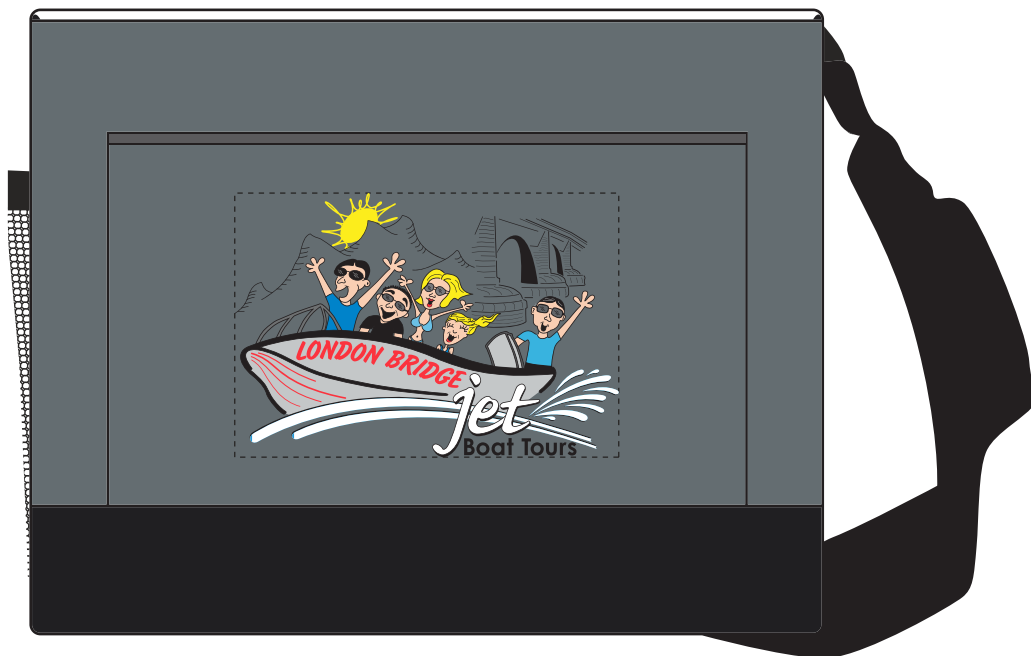

Order#: 156165

Product: Strand Snow Canvas Lunch: Gray

Item #: 1097-313663

Imprint Method: 4 Color Process on the Front Pocket

Actual Imprint Size: 9.35"W x 6"H

Item shown @ 50% of actual size

***** IMPORTANT INFORMATION *** (PLEASE READ)**