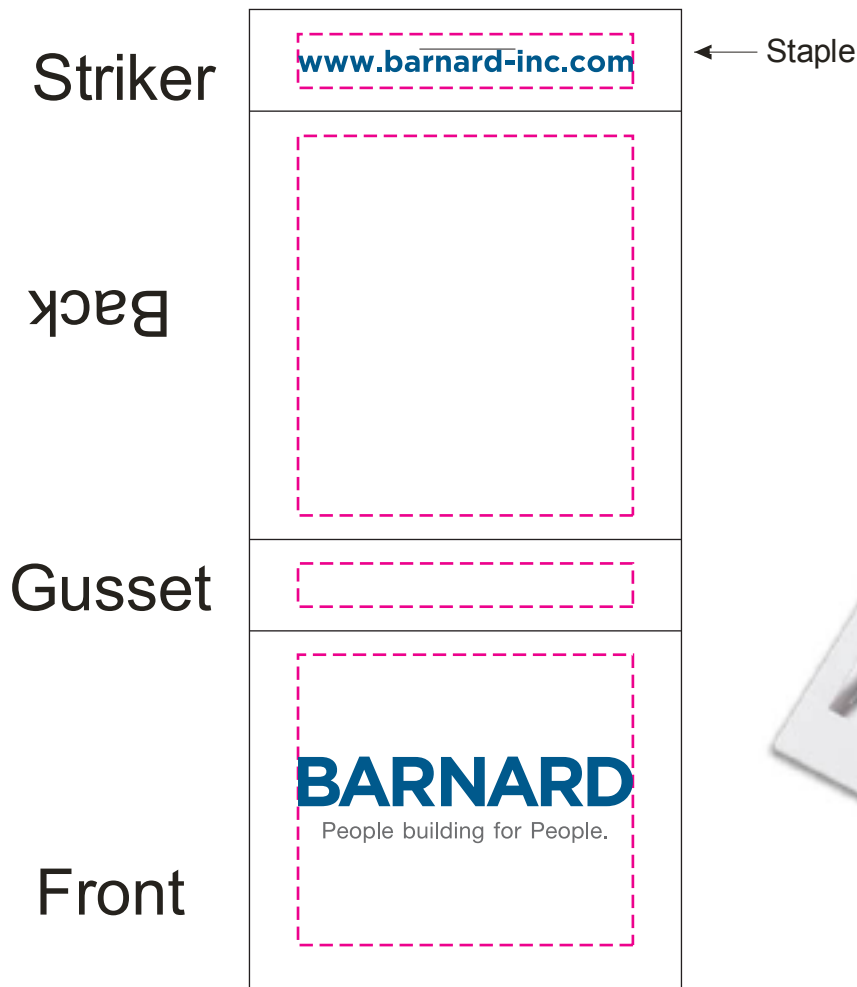

Order#: 156063

Product: Fly Fishing Matchbook with Flies

Item #: 1280-104608

Imprint Method: Digital Print on the Front Cover

Actual Imprint Size: 1.75" Wide on the Front & Back

Actual Size of Imprint
Dotted Lines Do Not Print

ART NOTES

The template to the left shows the matchbook laid out flat. To get an idea of how it would look, I would recommend printing this proof out, cutting along the outside rectangle of the template to the left, and folding along the lines to assemble the matchbook. Each side has been labeled to give you a point of reference.