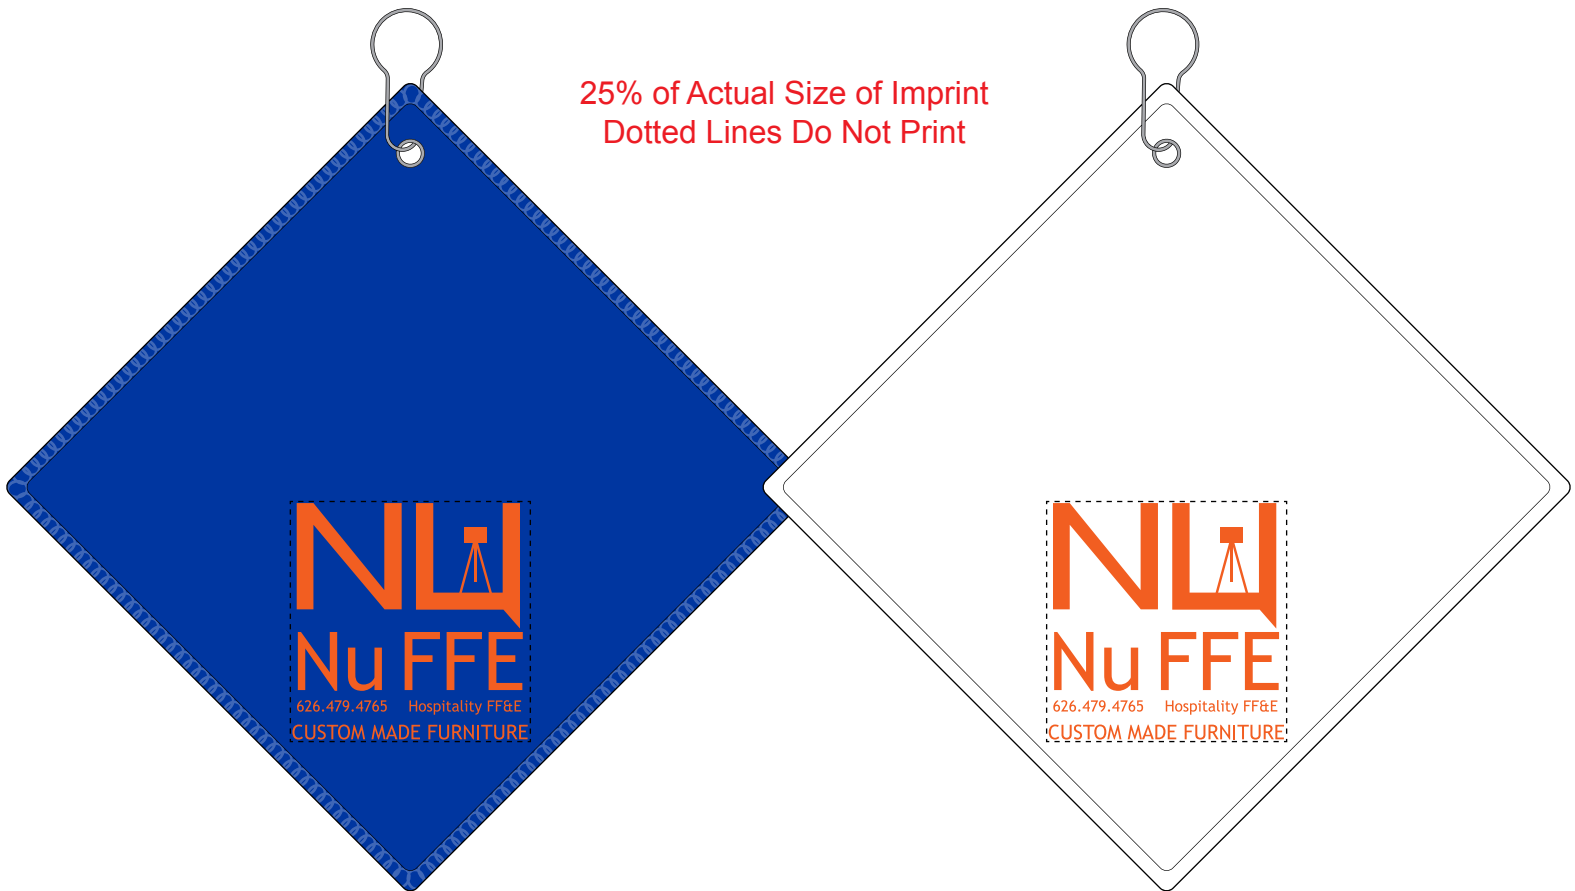

Customer Service E-mail: service@garrettspecialties.com

Order#: 156035

Product: Microfiber Golf Towel: blue & White

Item #: 1097-318394

Imprint Method: Silkscreen on the front: Orange 021

Actual Imprint Size: 5" Wide