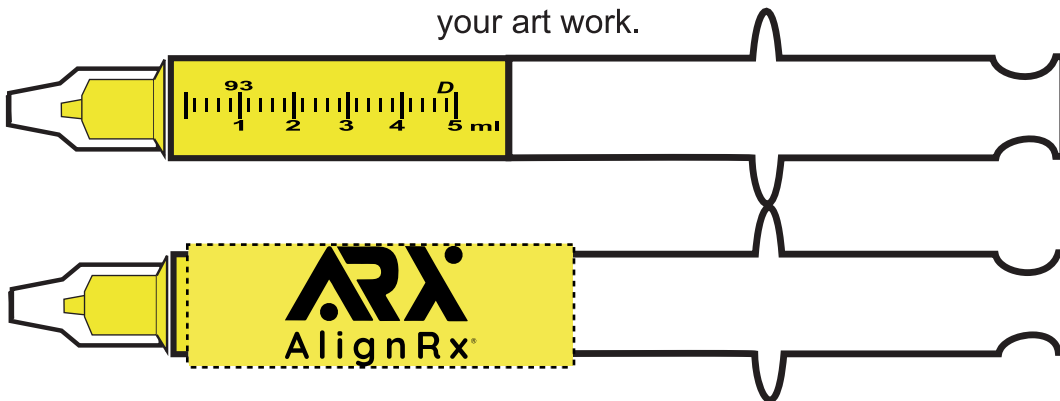

**Order#: 155972**

**Product: Syringe Highlighter: Yellow**

**Item #: 1279-107698**

**Imprint Method: Pad Print on the Barrel: Black**

**Actual Imprint Size: 1"W x 0.62"H**

Calibration will print  
in same color as  
your art work.