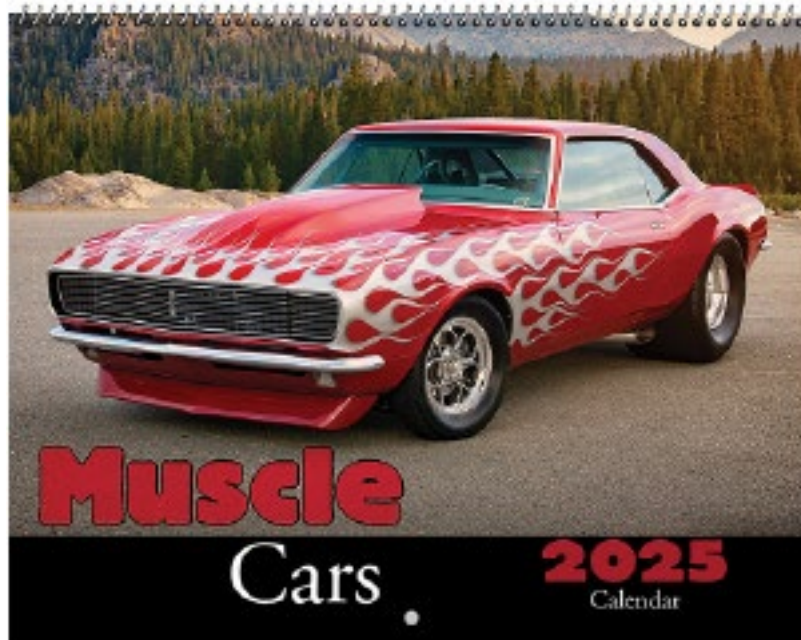

Order#: 155961
Product: Muscle Cars Calendar-(2024)
Item #: #: 1118-3315629
Imprint Method: Full color Imprint
Actual Imprint Size: 9"Wide

800.734.2573
sales@valleytool.net
www.valleytool.net

VTi Valley Tool
#customtooltuesday