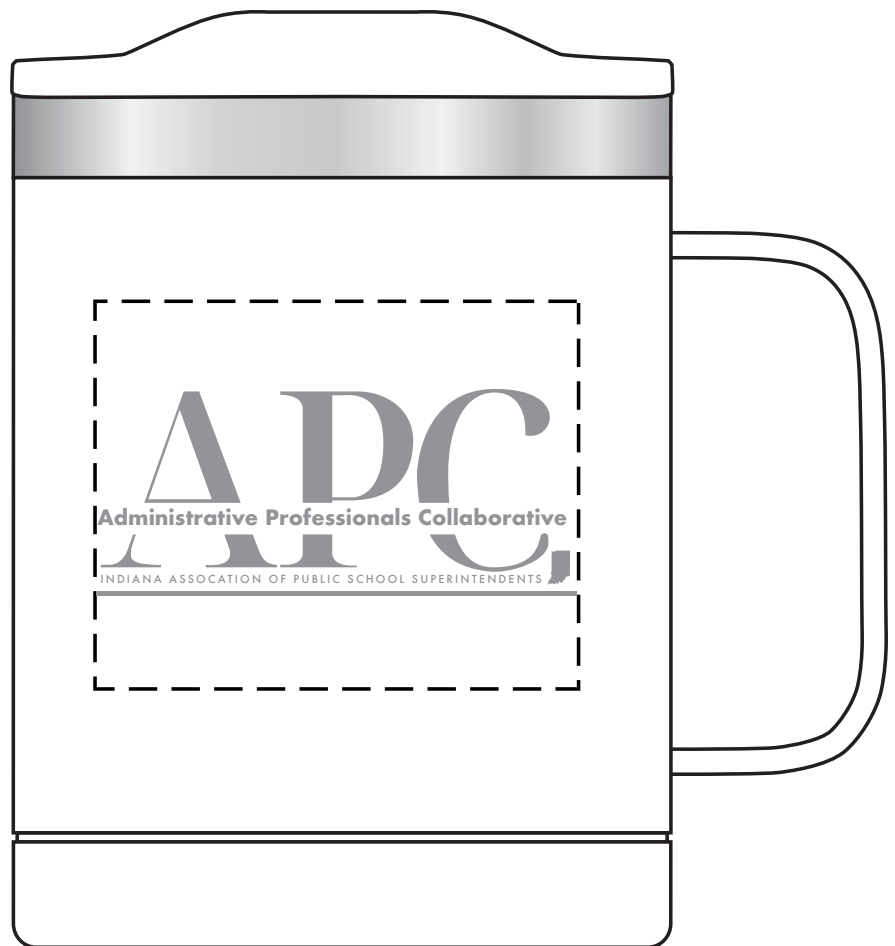

Order#: 155899

Product: Ceva Copper-Lined Insulated Mug-14 Oz.

Item #: 1008-320284

Imprint Method: Laser Engraved

Actual Imprint Size: 2.5" Wide

Note: the smallest line of text "Indiana Association..." falls below the minimum print standard and may not be legible when engraved