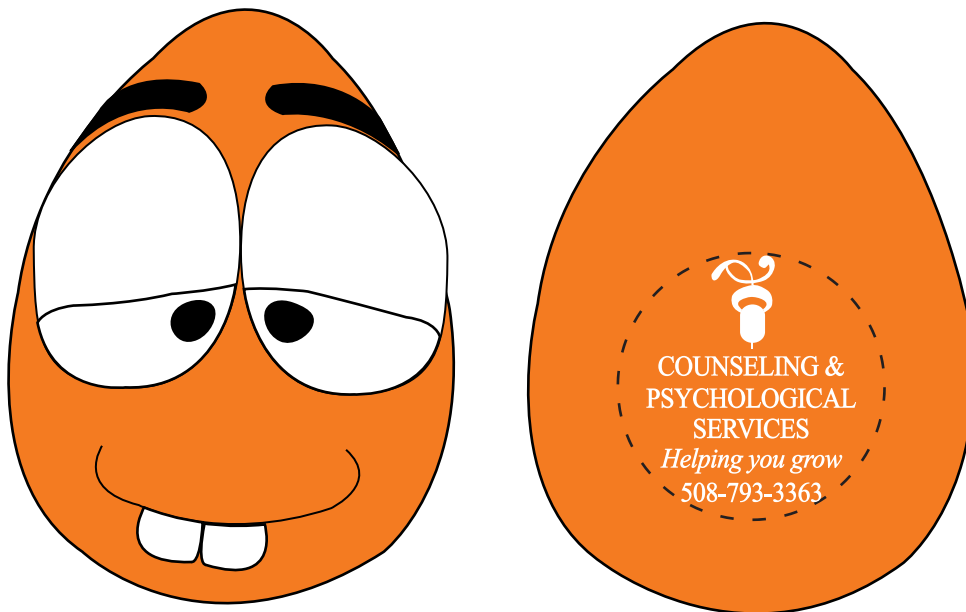

ACTUAL SIZE

Dotted Lines Show Max Print Area.

IMPORTANT INFORMATION (PLEASE READ)

Please proof carefully for spelling errors, omissions, and layout accuracy. It is your responsibility to correct any errors. Garrett Specialties assumes no responsibility for errors after a proof has been authorized to print. Please note changes or revisions to your proof from your original instructions may cause revision in your ship date. Delays in paper proof approval also may require a change in your schedule ship dates. Occasionally, some fax machines may distort the image. Please pay close attention to numbers.

It is imperative that you view your e-proof and submit your approval and/or changes promptly to maintain your anticipated delivery date.

Please keep in mind that this virtual proof is not a printed sample of your artwork on our product. The size and placement of the artwork may vary from this proof when actually printed on the product. Carefully review the attached proof for verification of copy & layout.

Due to inherent technical differences in color monitors, the imprint colors and product colors depicted in the attached proof will not resemble those in the final product. We make every effort to match requested custom colors, but cannot guarantee a 100% exact match. Imprints are applied using pad or screen inks. These inks are hand mixed as close as possible to the requested color but may vary 2 to 4 shades. For this reason an exact PMS match cannot be guaranteed.

Your order is ON HOLD until we receive an approval from you in reference to your artwork.