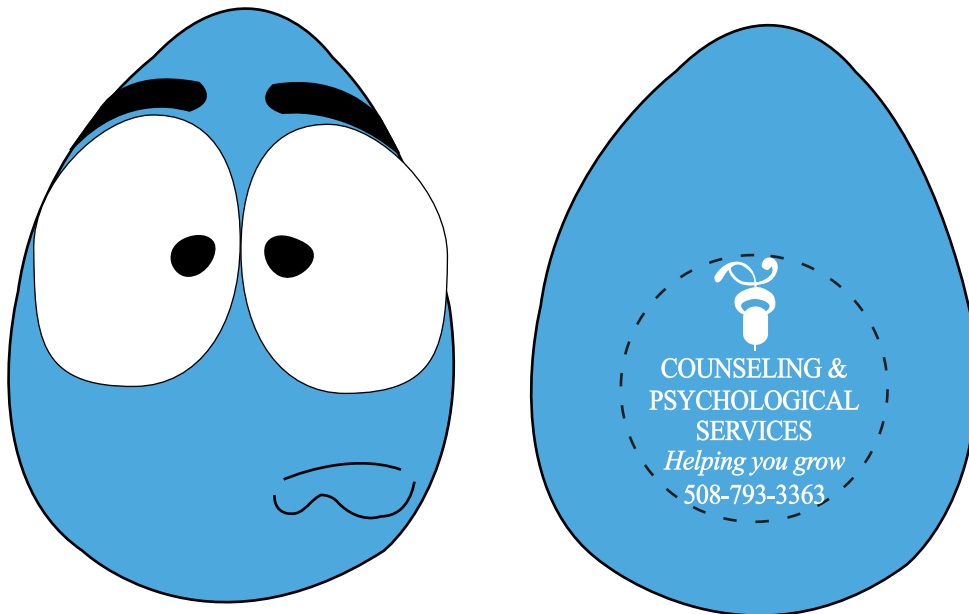

10000 Lincoln Drive, Suite 201, PMB 368, Marlton, NJ 08053

Telephone: 1-800-320-1510 • 1-856 424-4818

Fax: 1-856 424-2491

Hours of Operation: 9:00 - 5:30 pm Eastern, M - F

Customer Service E-mail: service@garrettspecialties.com

Order#: 155866

Stressed Mood Maniac Stress Reliever Wobbler

Item #: 1008-304706

Imprint Method:

Pad Print on the Back - White

ACTUAL SIZE

Dotted Lines Show Max Print Area.

IMPORTANT INFORMATION (PLEASE READ)

Please proof carefully for spelling errors, omissions, and layout accuracy. It is your responsibility to correct any errors. Garrett Specialties assumes no responsibility for errors after a proof has been authorized to print. Please note changes or revisions to your proof from your original instructions may cause revision in your ship date. Delays in paper proof approval also may require a change in your schedule ship dates. Occasionally, some fax machines may distort the image. Please pay close attention to numbers.

It is imperative that you view your e-proof and submit your approval and/or changes promptly to maintain your anticipated delivery date.

Please keep in mind that this virtual proof is not a printed sample of your artwork on our product. The size and placement of the artwork may vary from this proof when actually printed on the product. Carefully review the attached proof for verification of copy & layout.

Due to inherent technical differences in color monitors, the imprint colors and product colors depicted in the attached proof will not resemble those in the final product. We make every effort to match requested custom colors, but cannot guarantee a 100% exact match. Imprints are applied using pad or screen inks. These inks are hand mixed as close as possible to the requested color but may vary 2 to 4 shades. For this reason an exact PMS match cannot be guaranteed.

Your order is ON HOLD until we receive an approval from you in reference to your artwork.