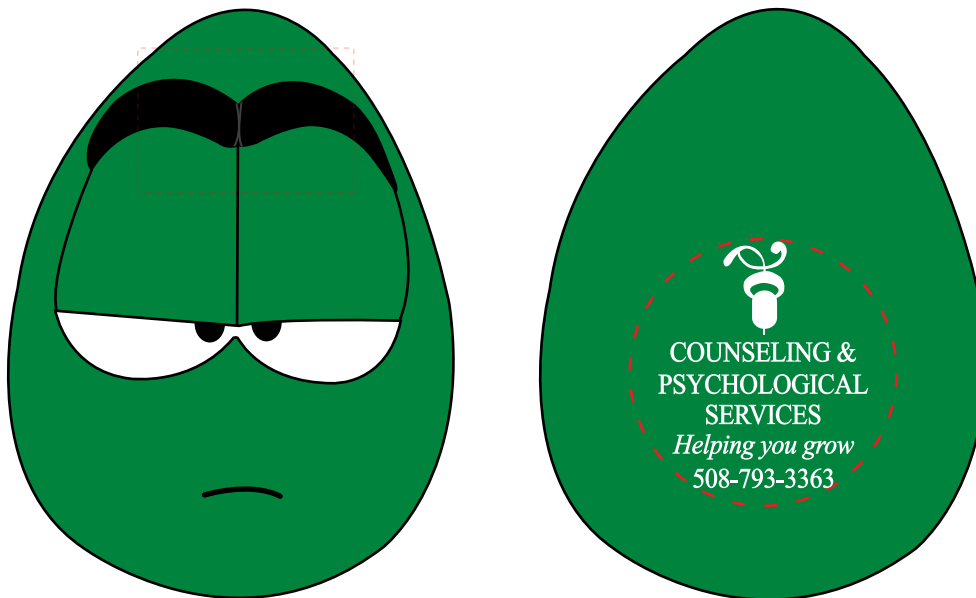

10000 Lincoln Drive, Suite 201, PMB 368, Marlton, NJ 08053

Telephone: 1-800-320-1510 • 1-856 424-4818

Fax: 1-856 424-2491

Hours of Operation: 9:00 - 5:30 pm Eastern, M - F

Customer Service E-mail: service@garrettspecialties.com

Order#: 155866

Mood Maniac Wobbler -Apathetic Stress Ball

Item #: 1008-307036

Imprint Method:

Pad Print on the Back - White

ACTUAL SIZE

Dotted Lines Show Max Print Area.

IMPORTANT INFORMATION (PLEASE READ)

Please proof carefully for spelling errors, omissions, and layout accuracy. It is your responsibility to correct any errors. Garrett Specialties assumes no responsibility for errors after a proof has been authorized to print. Please note changes or revisions to your proof from your original instructions may cause revision in your ship date. Delays in paper proof approval also may require a change in your schedule ship dates. Occasionally, some fax machines may distort the image. Please pay close attention to numbers.

It is imperative that you view your e-proof and submit your approval and/or changes promptly to maintain your anticipated delivery date.

Please keep in mind that this virtual proof is not a printed sample of your artwork on our product. The size and placement of the artwork may vary from this proof when actually printed on the product. Carefully review the attached proof for verification of copy & layout.

Due to inherent technical differences in color monitors, the imprint colors and product colors depicted in the attached proof will not resemble those in the final product. We make every effort to match requested custom colors, but cannot guarantee a 100% exact match. Imprints are applied using pad or screen inks. These inks are hand mixed as close as possible to the requested color but may vary 2 to 4 shades. For this reason an exact PMS match cannot be guaranteed.

Your order is ON HOLD until we receive an approval from you in reference to your artwork.