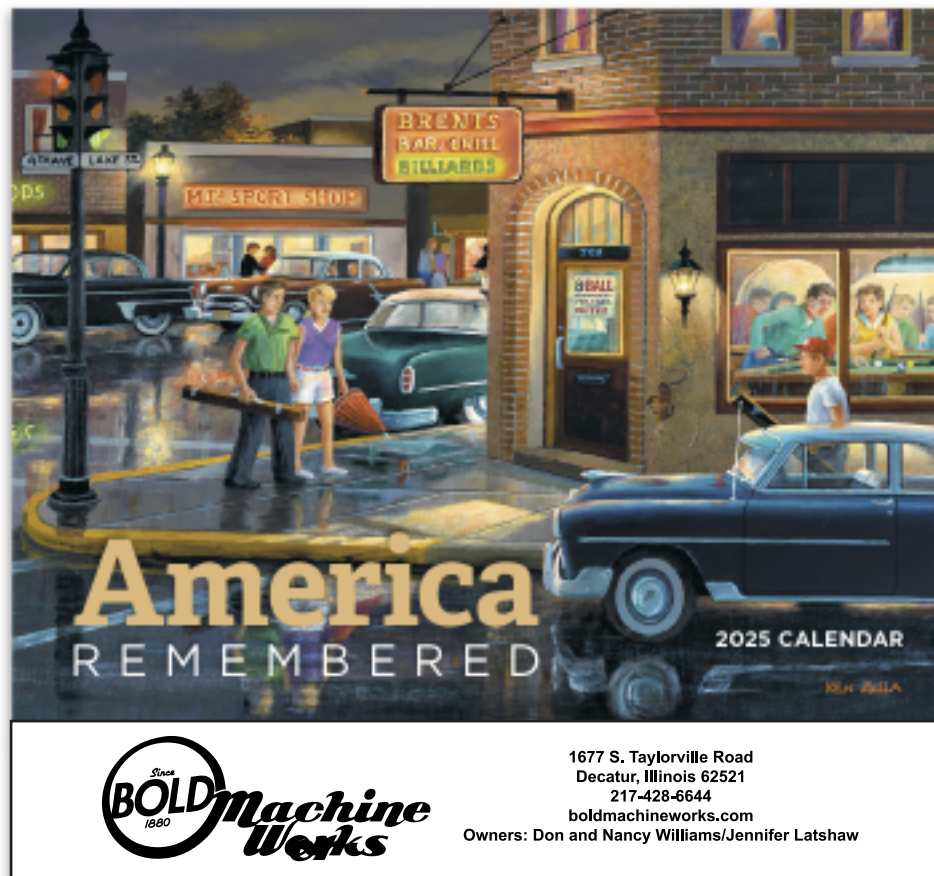

1677 S. Taylorville Road
Decatur, Illinois 62521
217-428-6644

boldmachineworks.com

Owners: Don and Nancy Williams/Jennifer Latshaw