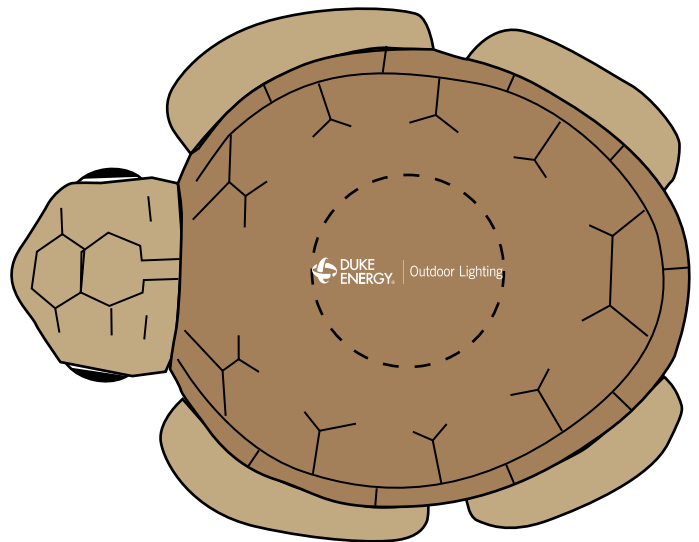

Customer Service E-mail: service@garrettspecialties.com

Order#: 155709

Product: Sea Turtle Stress Ball

Item #: 1008-304239

Imprint Method: Pad Print: White on Shell, Black on Bottom

**Actual Size of Imprint
Dotted Lines Do Not Print**