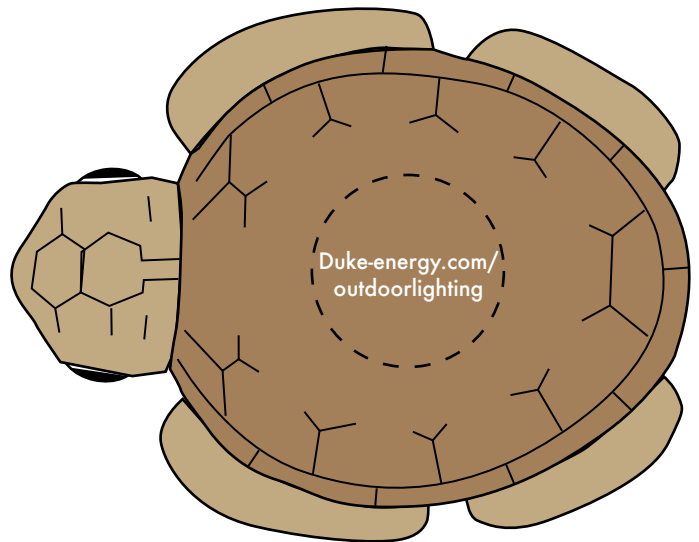

Customer Service E-mail: service@garrettspecialties.com

Order#: 155705

Product: Sea Turtle Stress Ball

Item #: 1008-304239

Imprint Method: Pad Print: White on Shell , PMS 3025, PMS 631, PMS 802, PMS 422 on Belly