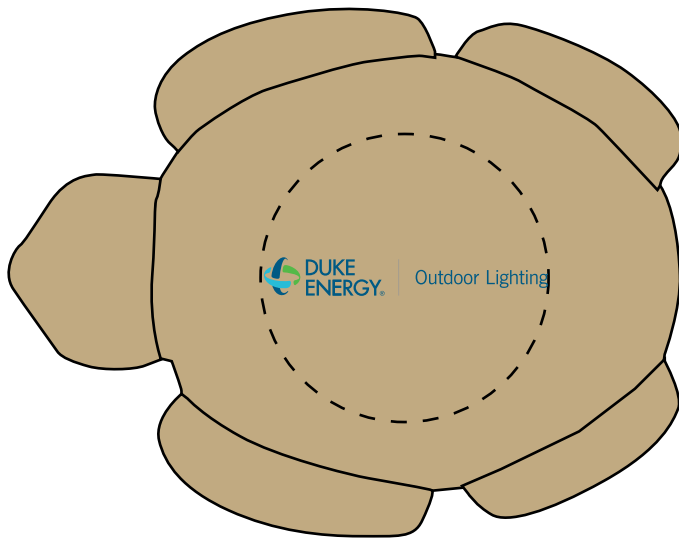

Customer Service E-mail: service@garrettspecialties.com

Order#: 155705

Product: Sea Turtle Stress Ball

Item #: 1008-304239

Imprint Method: Pad Print: White on Shell , PMS 3025, PMS 631, PMS 802, PMS 422 on Belly